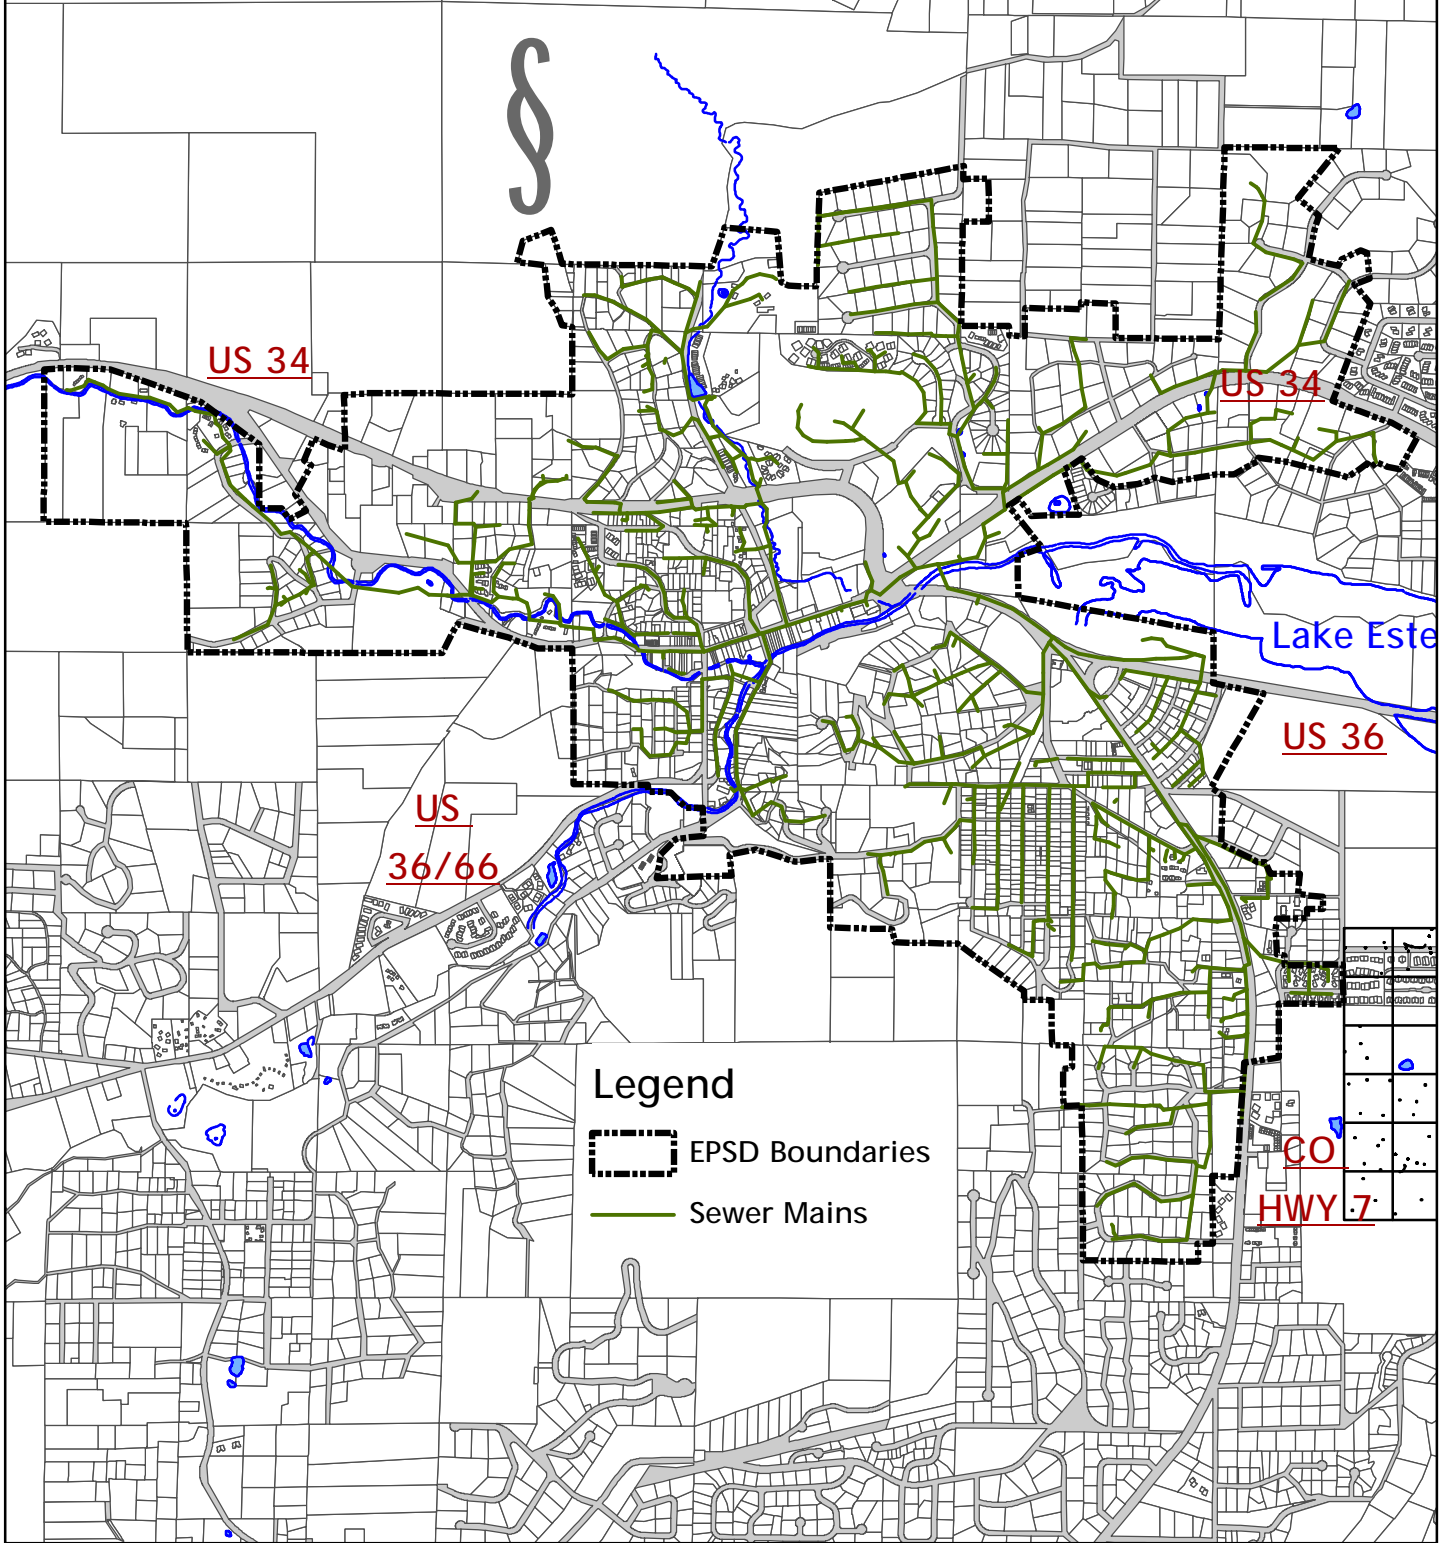

Estes Park Sanitation District Collection System Overview

Legend

-  EPSD Boundaries
-  Sewer Mains